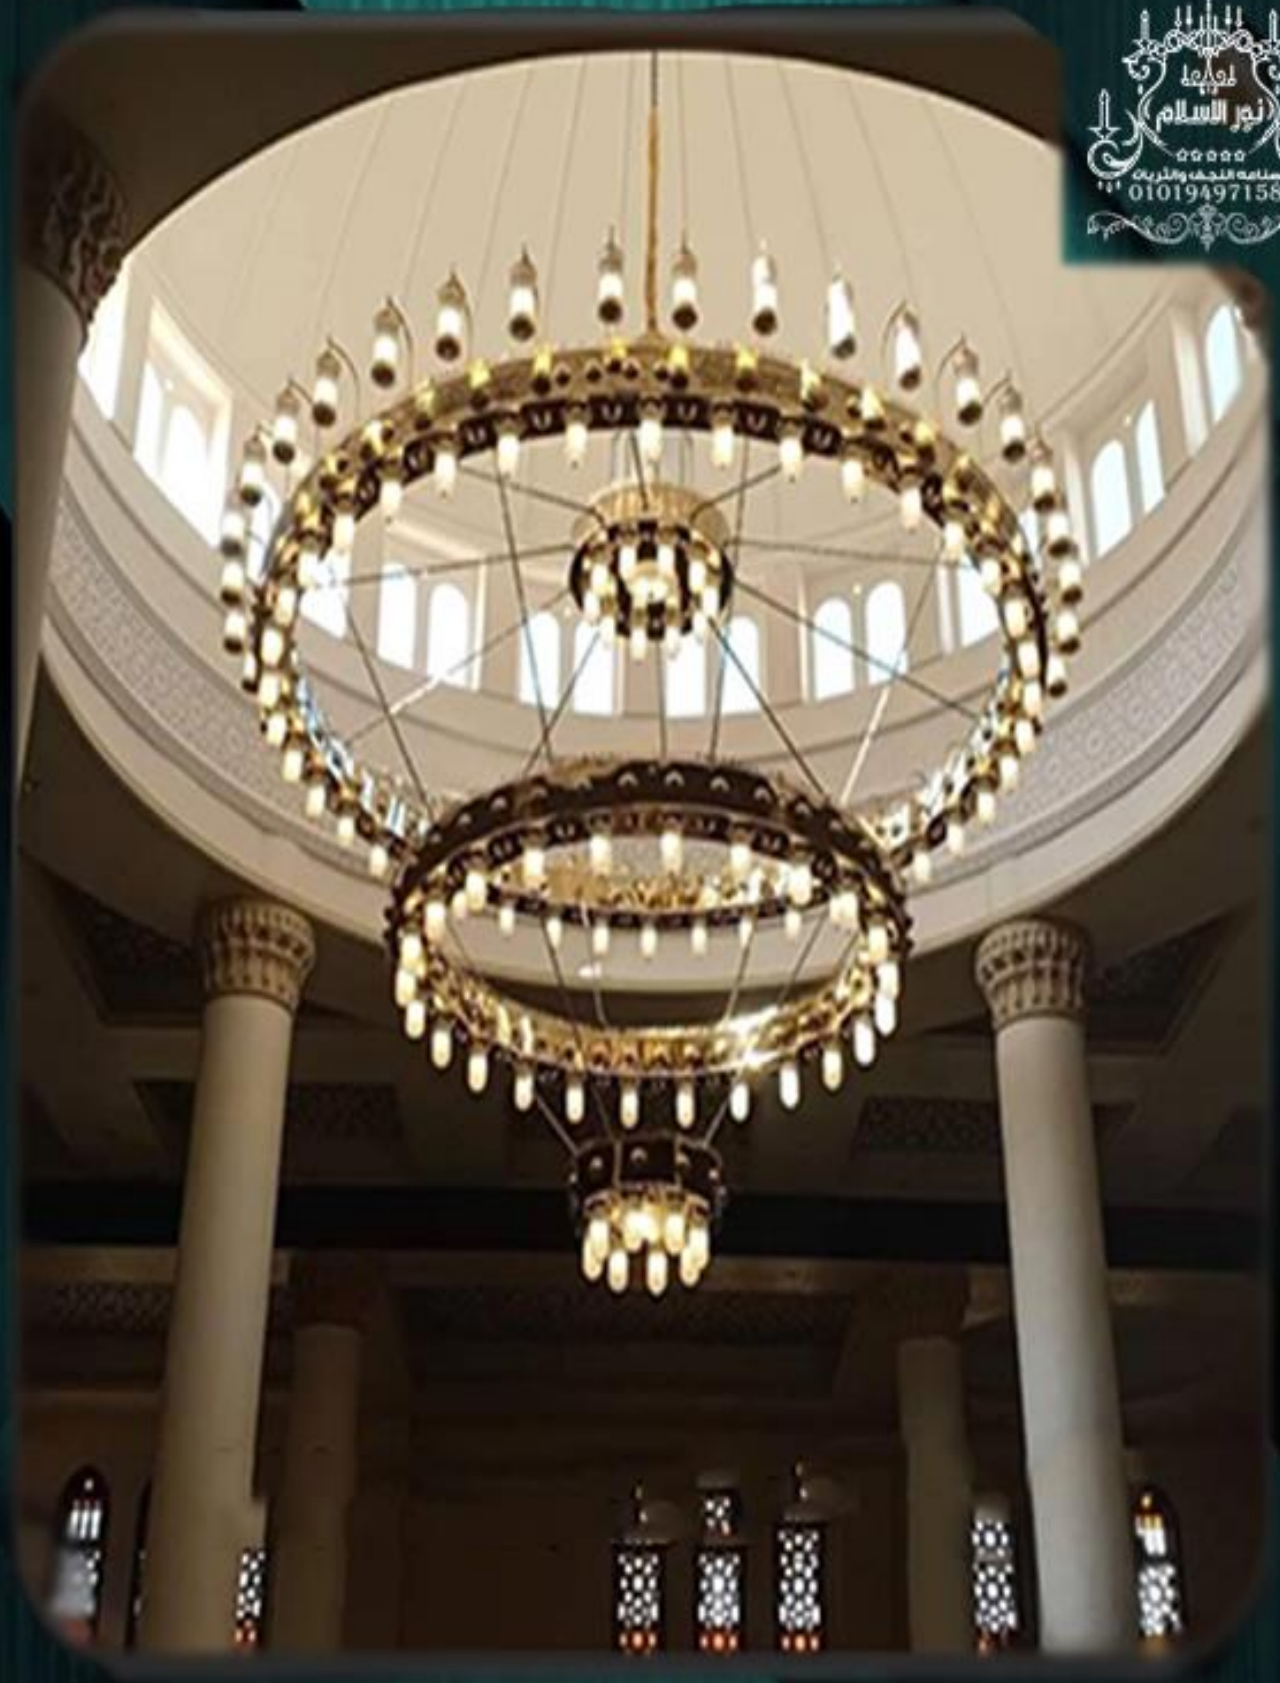

MADE IN	MODEL	CODE	BUBLS	VOLTAGE	HZ	HI	Qatar	WEIGHT
EGYPT	CH ESLAME		128	220-240	50-60	700 cm	600 cm	Kg

01019497158

نجف إسلامي نجف مساجد